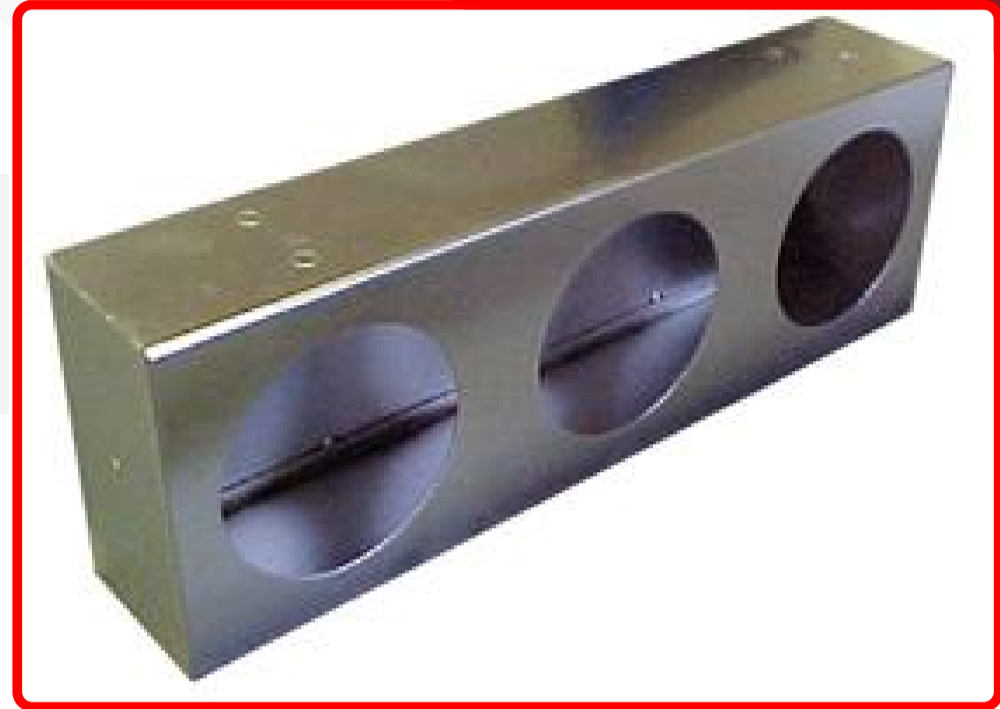

## SKU # RS-503-3SS

Part # 1003911

### Description

4in Triple Round Polished Stainless Steel Light Box w/ Knockouts